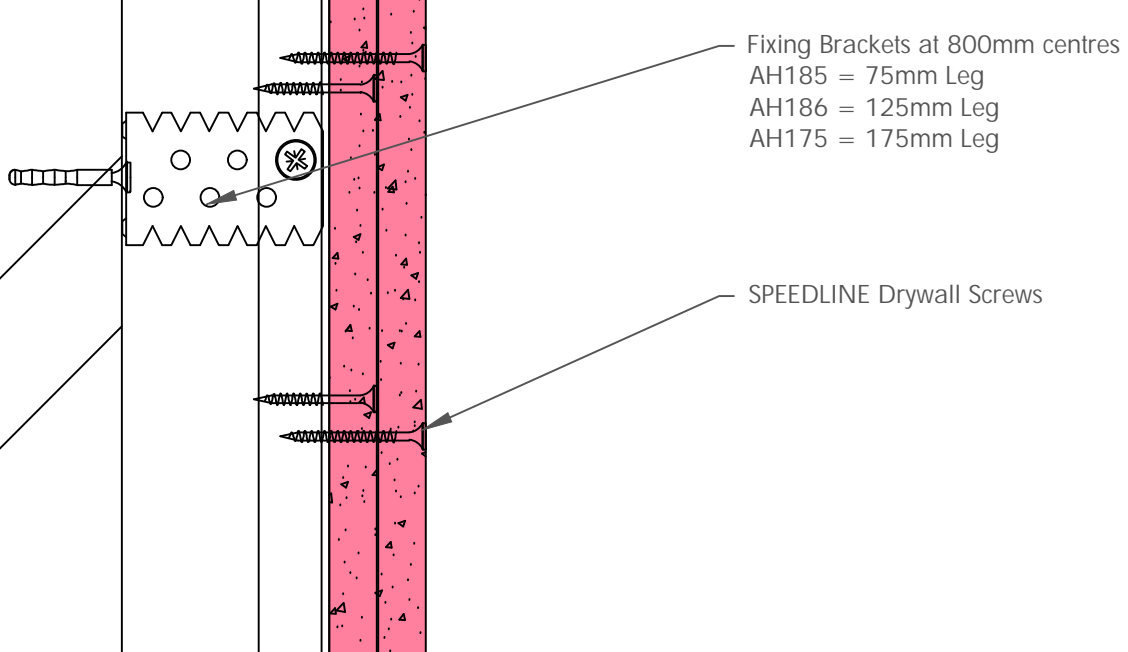

Board Thickness	Speedline Drywall Fixing Length
12.5mm & 15mm	25mm
12.5mm + 12.5mm	25mm + 38mm
12.5mm + 15mm	25mm + 42mm
15mm + 15mm	25mm + 42mm

CDR No: \_\_\_\_\_ DATE: 22/10/19 **Details to be read in conjunction with project specification guidelines**

**WALL LINING SYSTEM - WL507-K-62**

All performance data and system specifications are for systems constructed with materials & components as shown. The inclusion or substitution of any other manufacturers materials or components could invalidate test data and system performance and permission must be given in writing by SIG PLC.