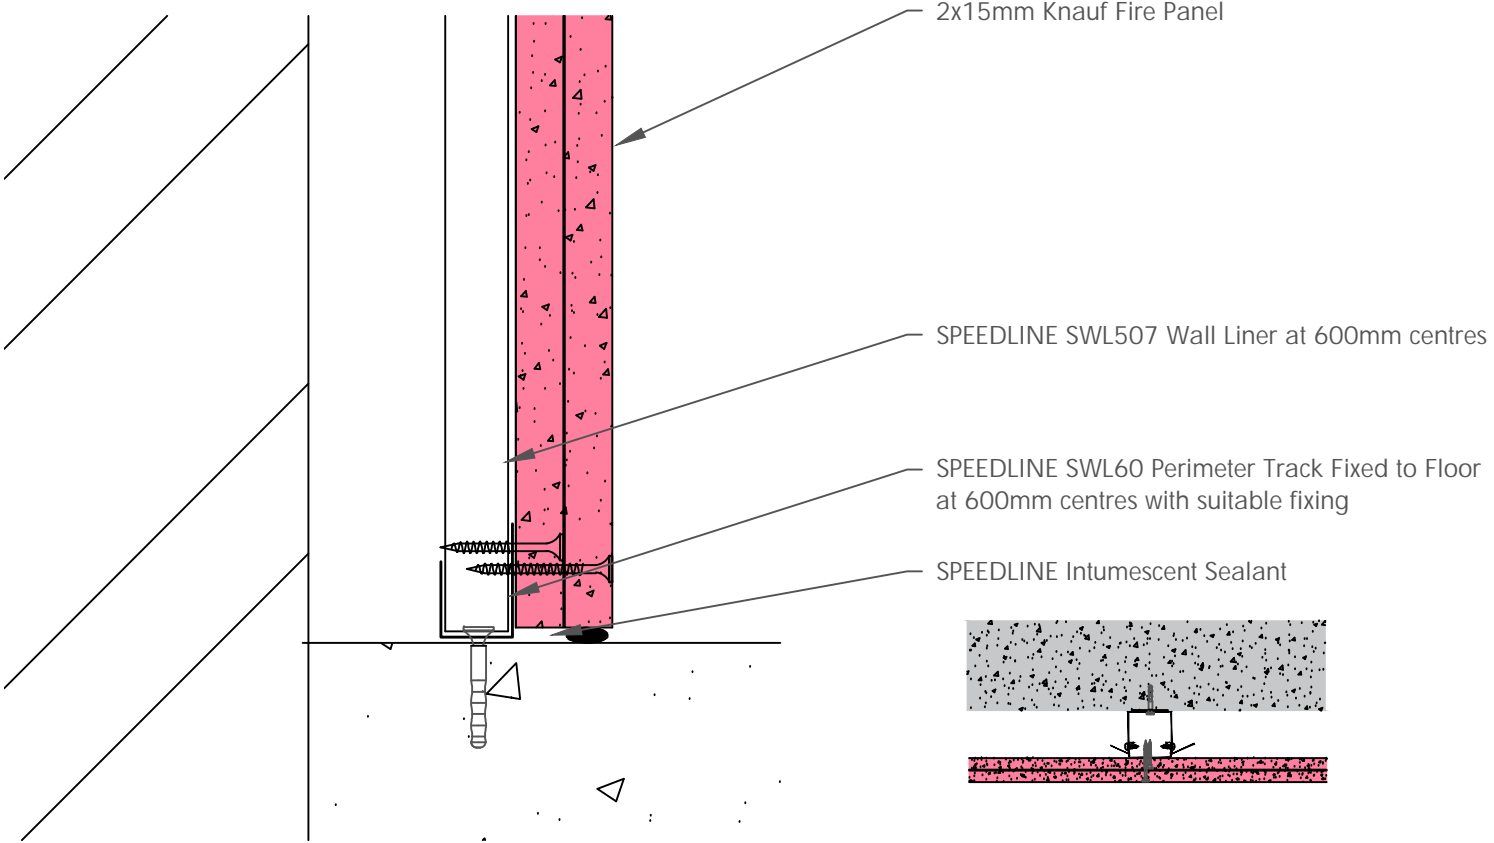

Board Thickness	Speedline Drywall Fixing Length
12.5mm & 15mm	25mm
12.5mm + 12.5mm	25mm + 38mm
12.5mm + 15mm	25mm + 42mm
15mm + 15mm	25mm + 42mm

CDR No: \_\_\_\_\_ DATE: 22/10/19 **Details to be read in conjunction with project specification guidelines**

**WALL LINING SYSTEM - WL507-K-62**

All performance data and system specifications are for systems constructed with materials & components as shown. The inclusion or substitution of any other manufacturers materials or components could invalidate test data and system performance and permission must be given in writing by SIG PLC.